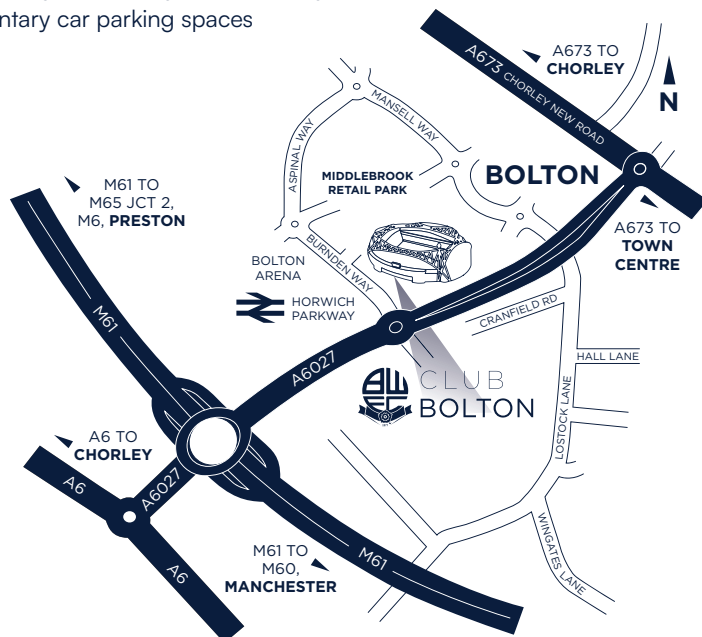

LOCATION, LOCATION, LOCATION...

M61 JUNCTION 6

- 2 hour train journey from London
- Horwich Parkway train station, less than a 5 minute walk
- Less than a minute from the M61 motorway
- Manchester city centre only 30 mins away
- Complimentary car parking spaces